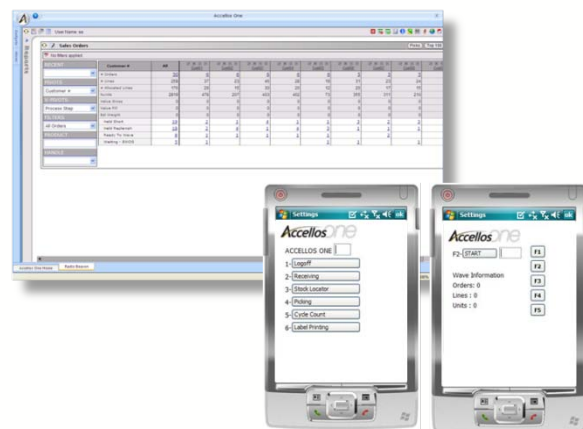

Today's warehouse managers are consistently finding that 2 to 5% improvement across various performance metrics can mean hundreds of thousands of dollars in bottom-line returns to the business.

With the economy that we find ourselves in, there aren't many places within the organization, short of reducing head count, that a company can find that kind of return. Focusing on technology to complement your business processes can help you manage key performance indicators within the warehouse like:

- Order accuracy
- Order shipped on time and complete
- Minimize inventory carrying costs
- Decrease warehouse labor costs

Accellos can help. We've built our Manage solution to provide the out of the box tools and the extensibility to tackle even the most difficult tasks in the warehouse.