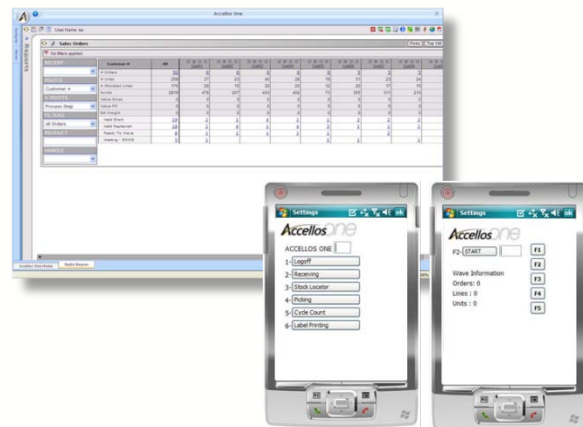

Warehouse Suite by Accellos Fulfill Edition

SAGE ACCPAC

EMPOWERING THE WAREHOUSE

A recent Aberdeen Research study shows that improving the speed and accuracy of the fulfillment process and reducing the cost of labor are the key issues that businesses like yours face in the warehouse.

To gain control over these issues requires technology that optimizes the utilization of your people and your assets. More than an automated data collection system that simply extends the paper processes leveraged from within your ERP solution.

And, accomplish this while not increasing your IT infrastructure!

Accellos can help. We've built our Fulfill Edition to empower you to automate your warehouse using tools like conveyers, carousels, sophisticated picking algorithms, advance replenishment methods and order allocation. Delivered in a simple, intuitive solution that can be implemented quickly and efficiently.