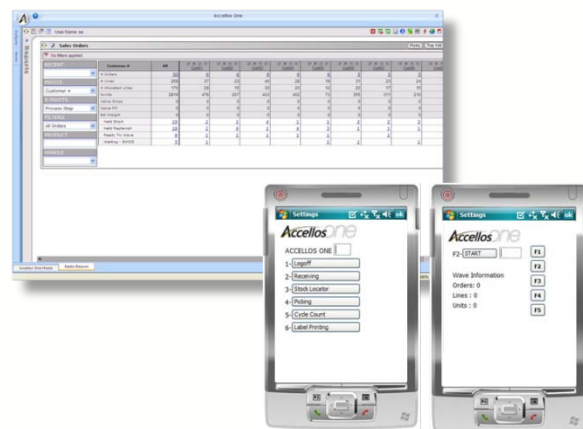

Warehouse Suite by Accellos Edition Comparison

SAGE ACCPAC

CHOOSE THE EDITION THAT MEETS YOUR NEEDS

Momentum is building in the warehouse. It is one of the few places in a business where return on investment can actually be calculated by using metrics such as reduced shipping errors, improved efficiency, lower compliance issues, increased labor utilization and reduced stock waste.

So, if the argument for automating your warehouse is so compelling, where do you start? Economic conditions dictate caution. Smart money would suggest that you invest in a product that can start small and allow you to grow the solution along with your business.

By offering three editions designed to address needs at all levels, Warehouse Suite by Accellos gives you that flexibility.

- Collect Edition - aimed at the company looking to extend their paper processes to the wireless world
- Manage Edition - built for the organization that is looking for a limited amount of system direction but plans for growth
- Fulfill Edition - designed for the more sophisticated user that needs more control, automation and flexibility in their warehouse

Invest in those features and capabilities that benefit your business today safe in the knowledge that you can extend the functionality to address the most challenging requirements a warehouse can present.